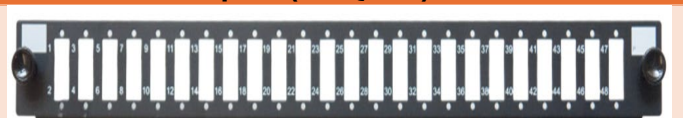

### Exchangeable Front Frames

Additional front frames are available separately and can be exchanged with any existing front frame on our universal chassis.

**FC/ST Simplex - 24 Port**

**SC/E2000 Simplex (LC Duplex) - 24 Port**

**SC Duplex (LC Quad) - 12 Port**

**SC Duplex (LC Quad) - 24 Port**

**Fiber Management**