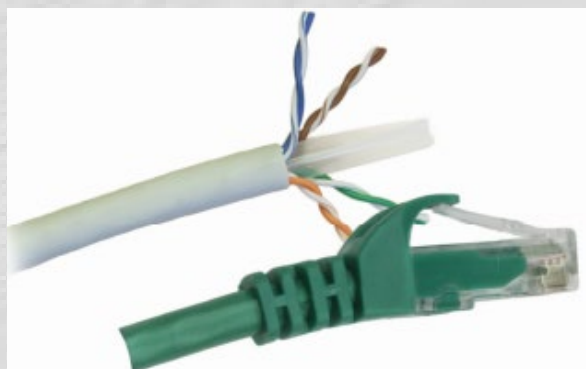

Copper structured cabling

Category 6A U/UTP Patch Cords

Unshielded Twisted Pair (UTP) Category 6a (CAT6-Augmented) are constructed of shielded 4-pair copper cable and is a 24 American Wire Gauge (AWG) used ideally for Gigabit Ethernet, Multimedia, video, voice and data.

Each Category 6A patch cord end is assembled with modular RJ - 45 plug and colour matched strain relief boots.

Application

- POTS, T1&Tq fractional
- ASDN basic & primary rate
- 4/16 Mbps Token Ring (IEEE802.5)
- 10 BASE-T (IEEE802.3)
- 100 Mbps TP-PMD
- 10Gbps Ethernet
- 52/155 Mbps ATM (ATM Forum)
- 100 BASE-T4 (Fast Ethernet)
- 100 VG-Any LAN (IEEE802.12)
- 100 BASE-T (Fast Ethernet)
- 1Gbps Ethernet

Features & Benefits

- Snagless design prevents locking tab from breaking off
- 4 pairs twisted pair cable
- Provides enhanced EMC protection and improved alien crosstalk performance
- All cables meet or exceed the requirement proposed by TIA /EIA 568 B .2 ,ISO/IEC 11801 Category 6A
- Pre-terminated with 8W plugs
- Available in variety of lengths and colours
- The cross frameworks are stripped to match corresponding colour pairs
- Backwards compatible with Category 6 & Category 5e

Copper structured cabling

Category 6A U/UTP Patch Cords

Mechanical Characteristics

Conductor Size (AWG)	24 stranded bare copper
Dielectric Material	PE
Diameter of Dielectric Core	7*0.16mm
External Diameter	6.2±0.2mm
Sheath Material	PVC or LSZH
Temperature Range	-20°C to +60°C
Operating Life	750 Insertion Cycles
Contact Material	Phosphor Bronze
Contact Plating	60 micro-inch Gold
Housing Material	PC UL94V-0